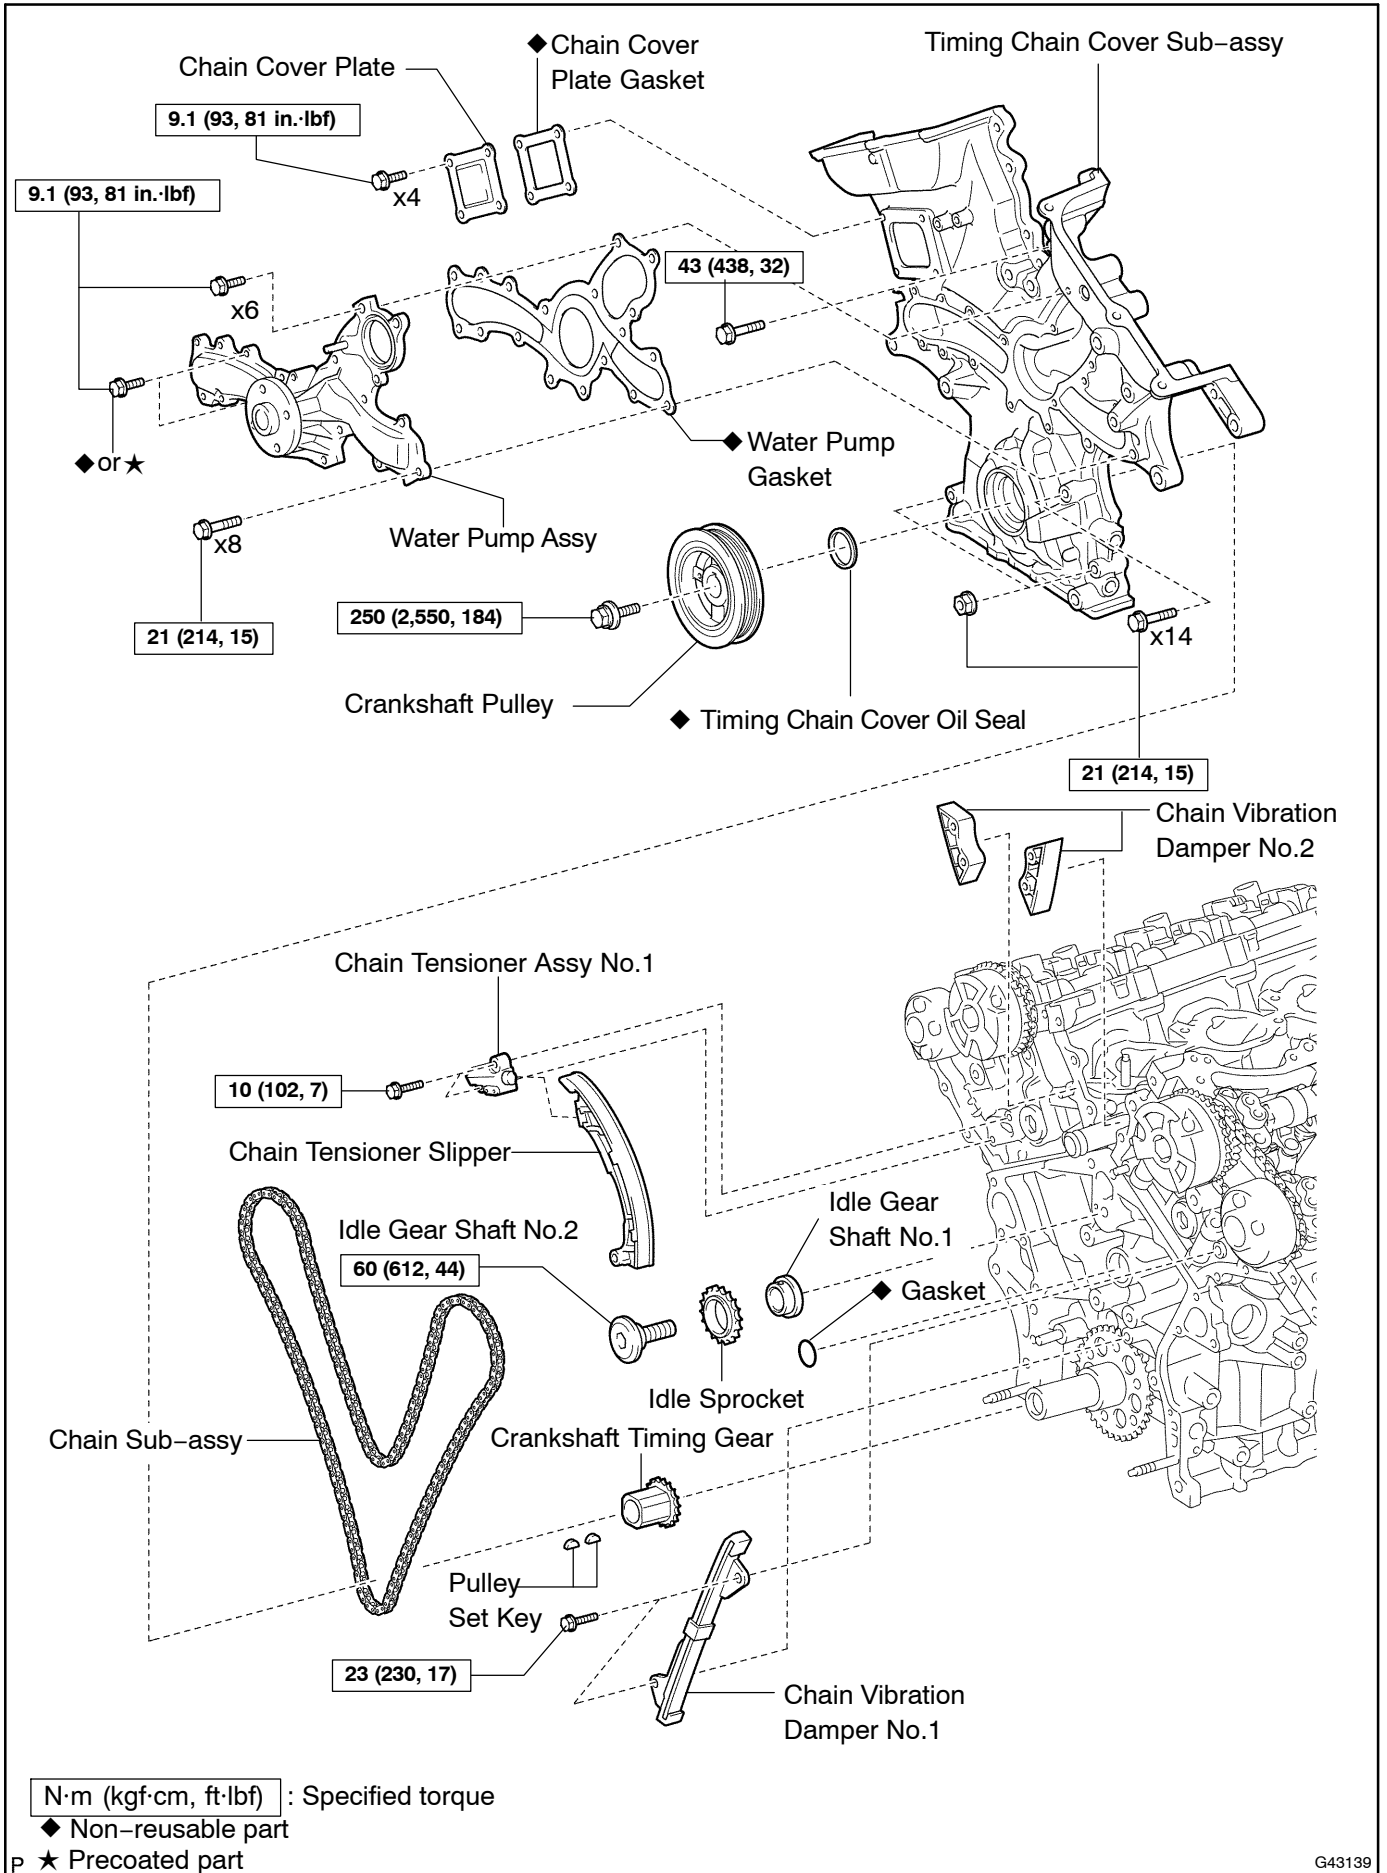

PARTIAL ENGINE ASSY (2GR-FE) COMPONENTS

1424S-03

G40652

G43013

G40654

G43014

G40660

T

G43042

G43043

G41440

G43139

G43138

G43044