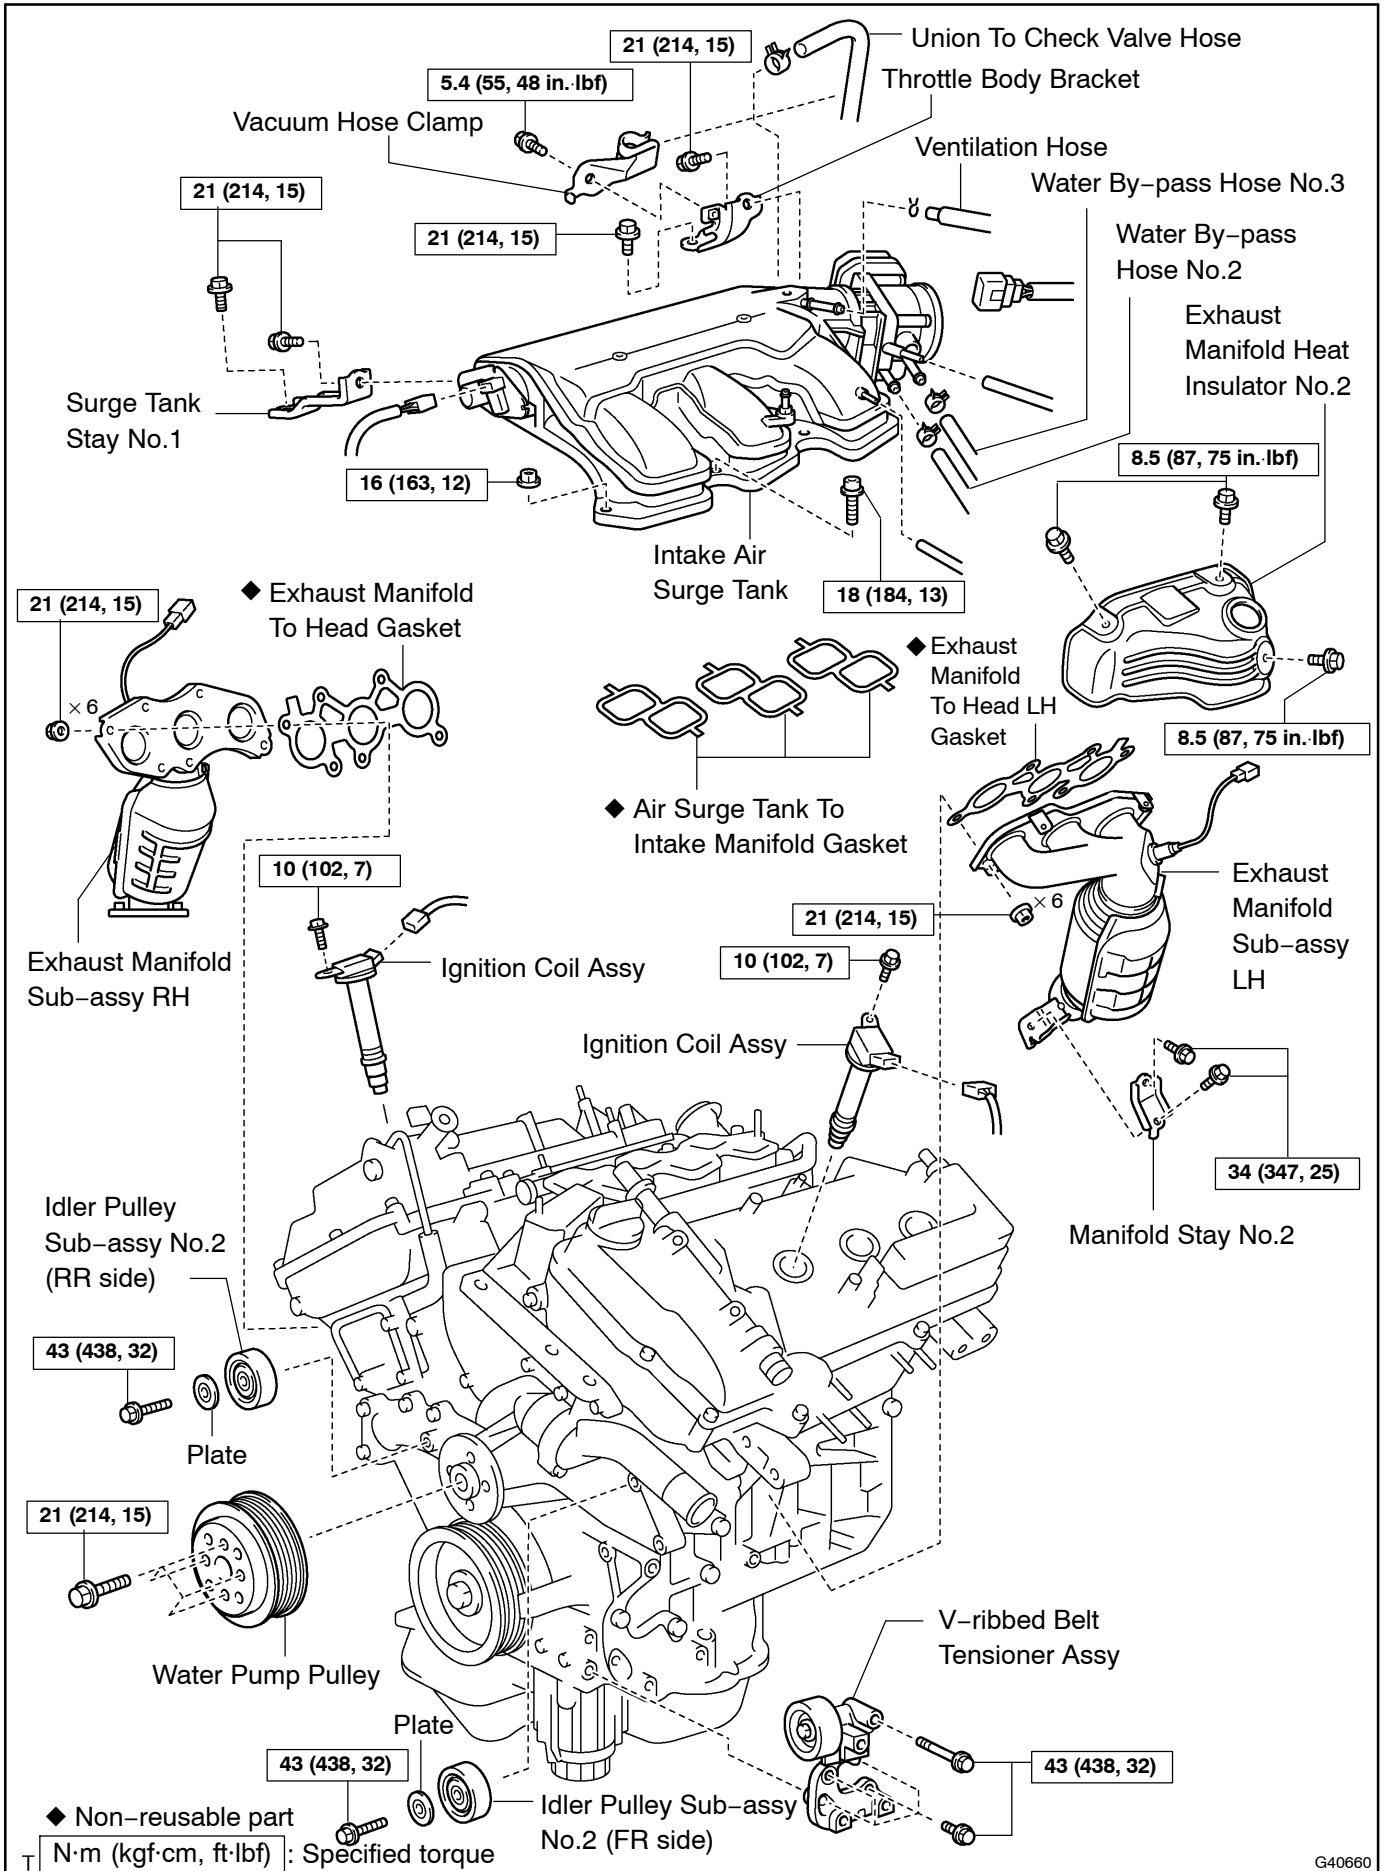

PARTIAL ENGINE ASSY (2GR-FE) COMPONENTS

1424S-03

G40652

G43013

G40654

G43014

G40660

T

G43042

G43043

G41440

G43139

G43138

G43044