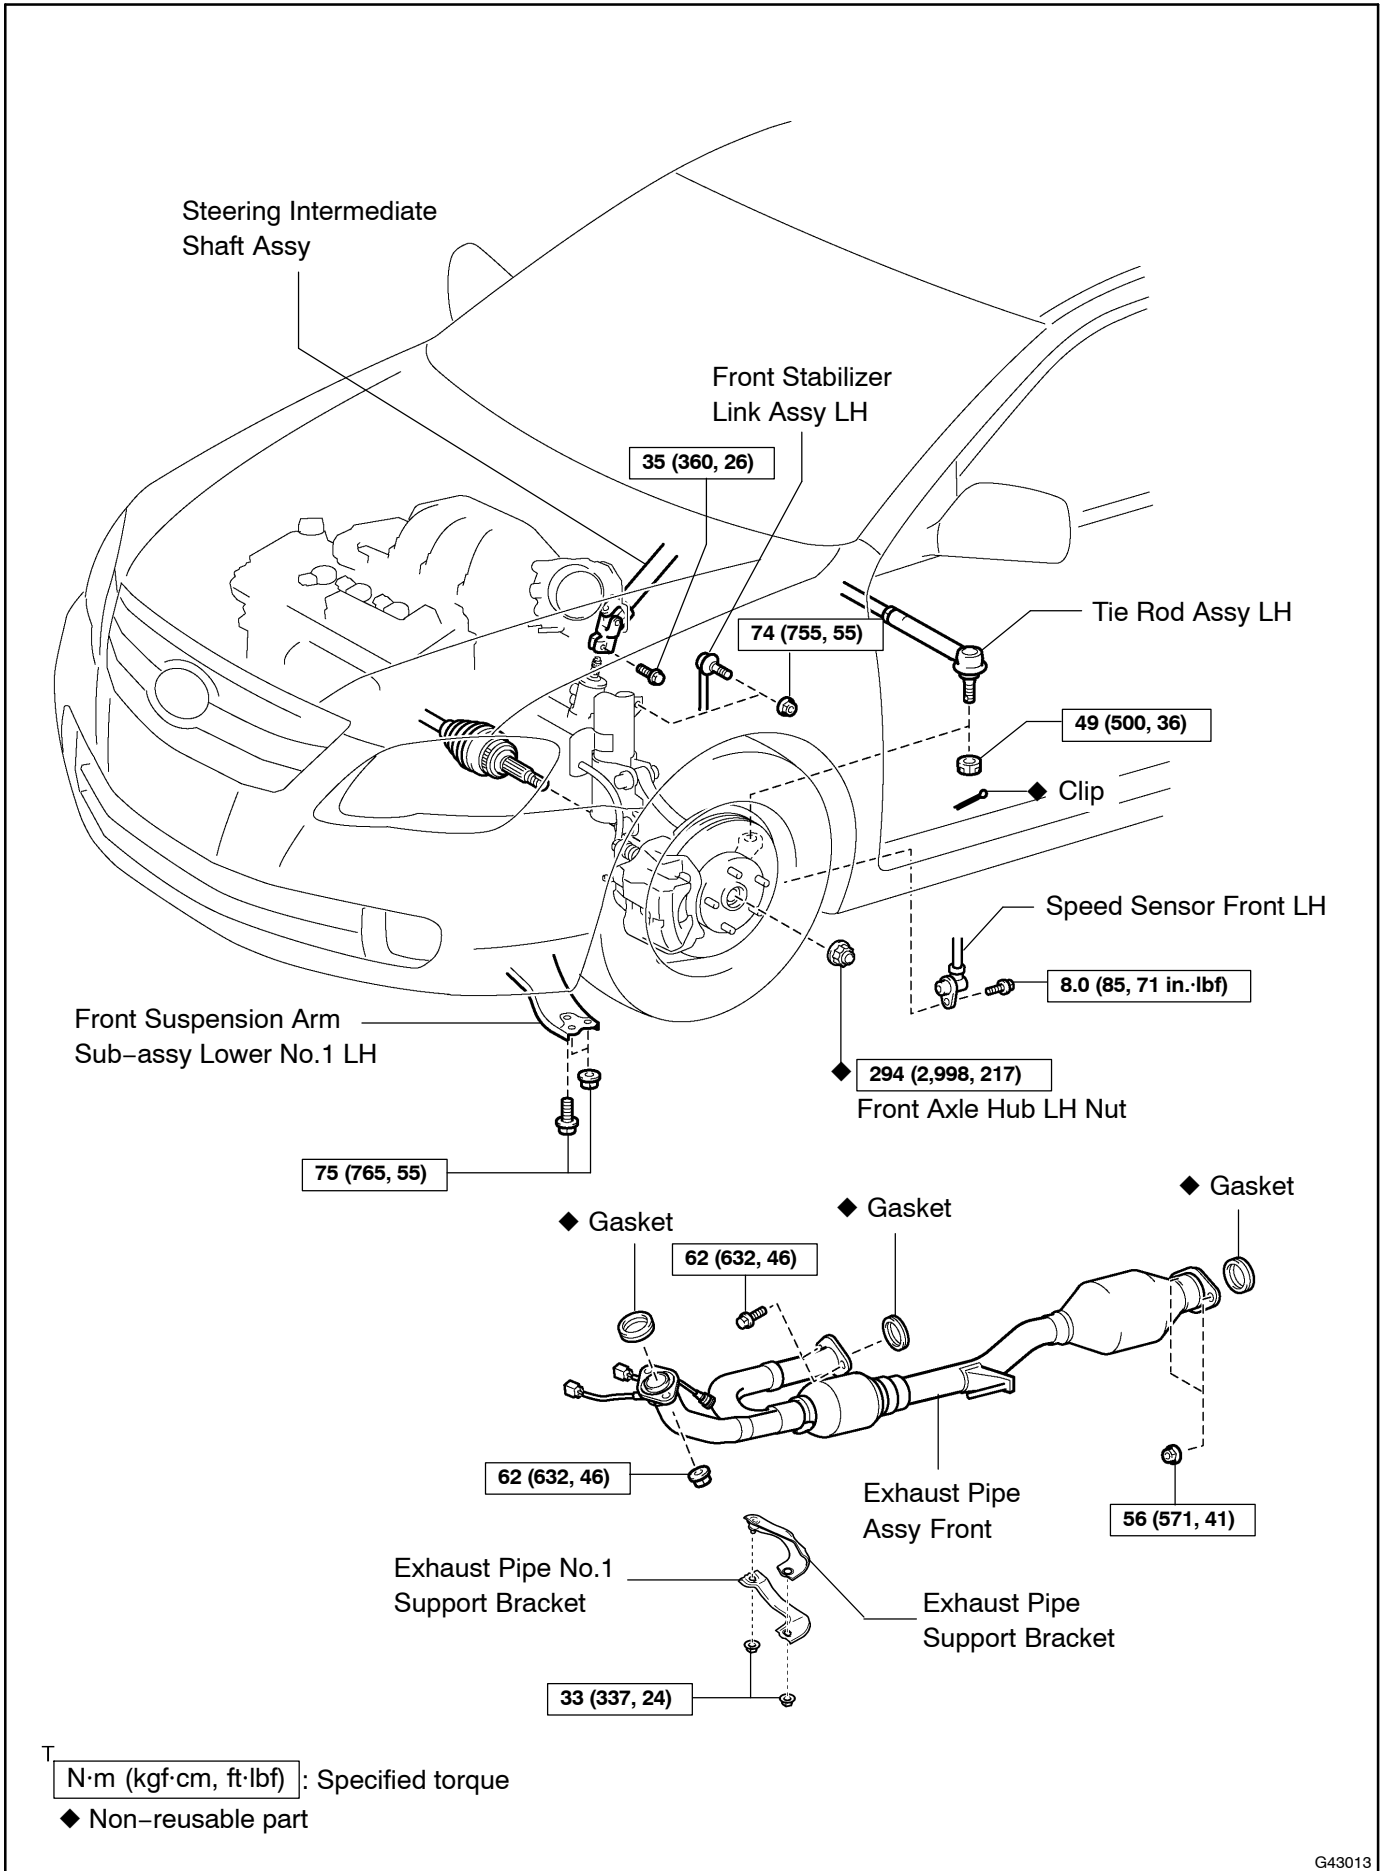

PARTIAL ENGINE ASSY (2GR-FE) COMPONENTS

1424S-03

G40652

G43013

G40654

G43014

G40660

T

G43042

G43043

G41440

G43139

G43138

G43044