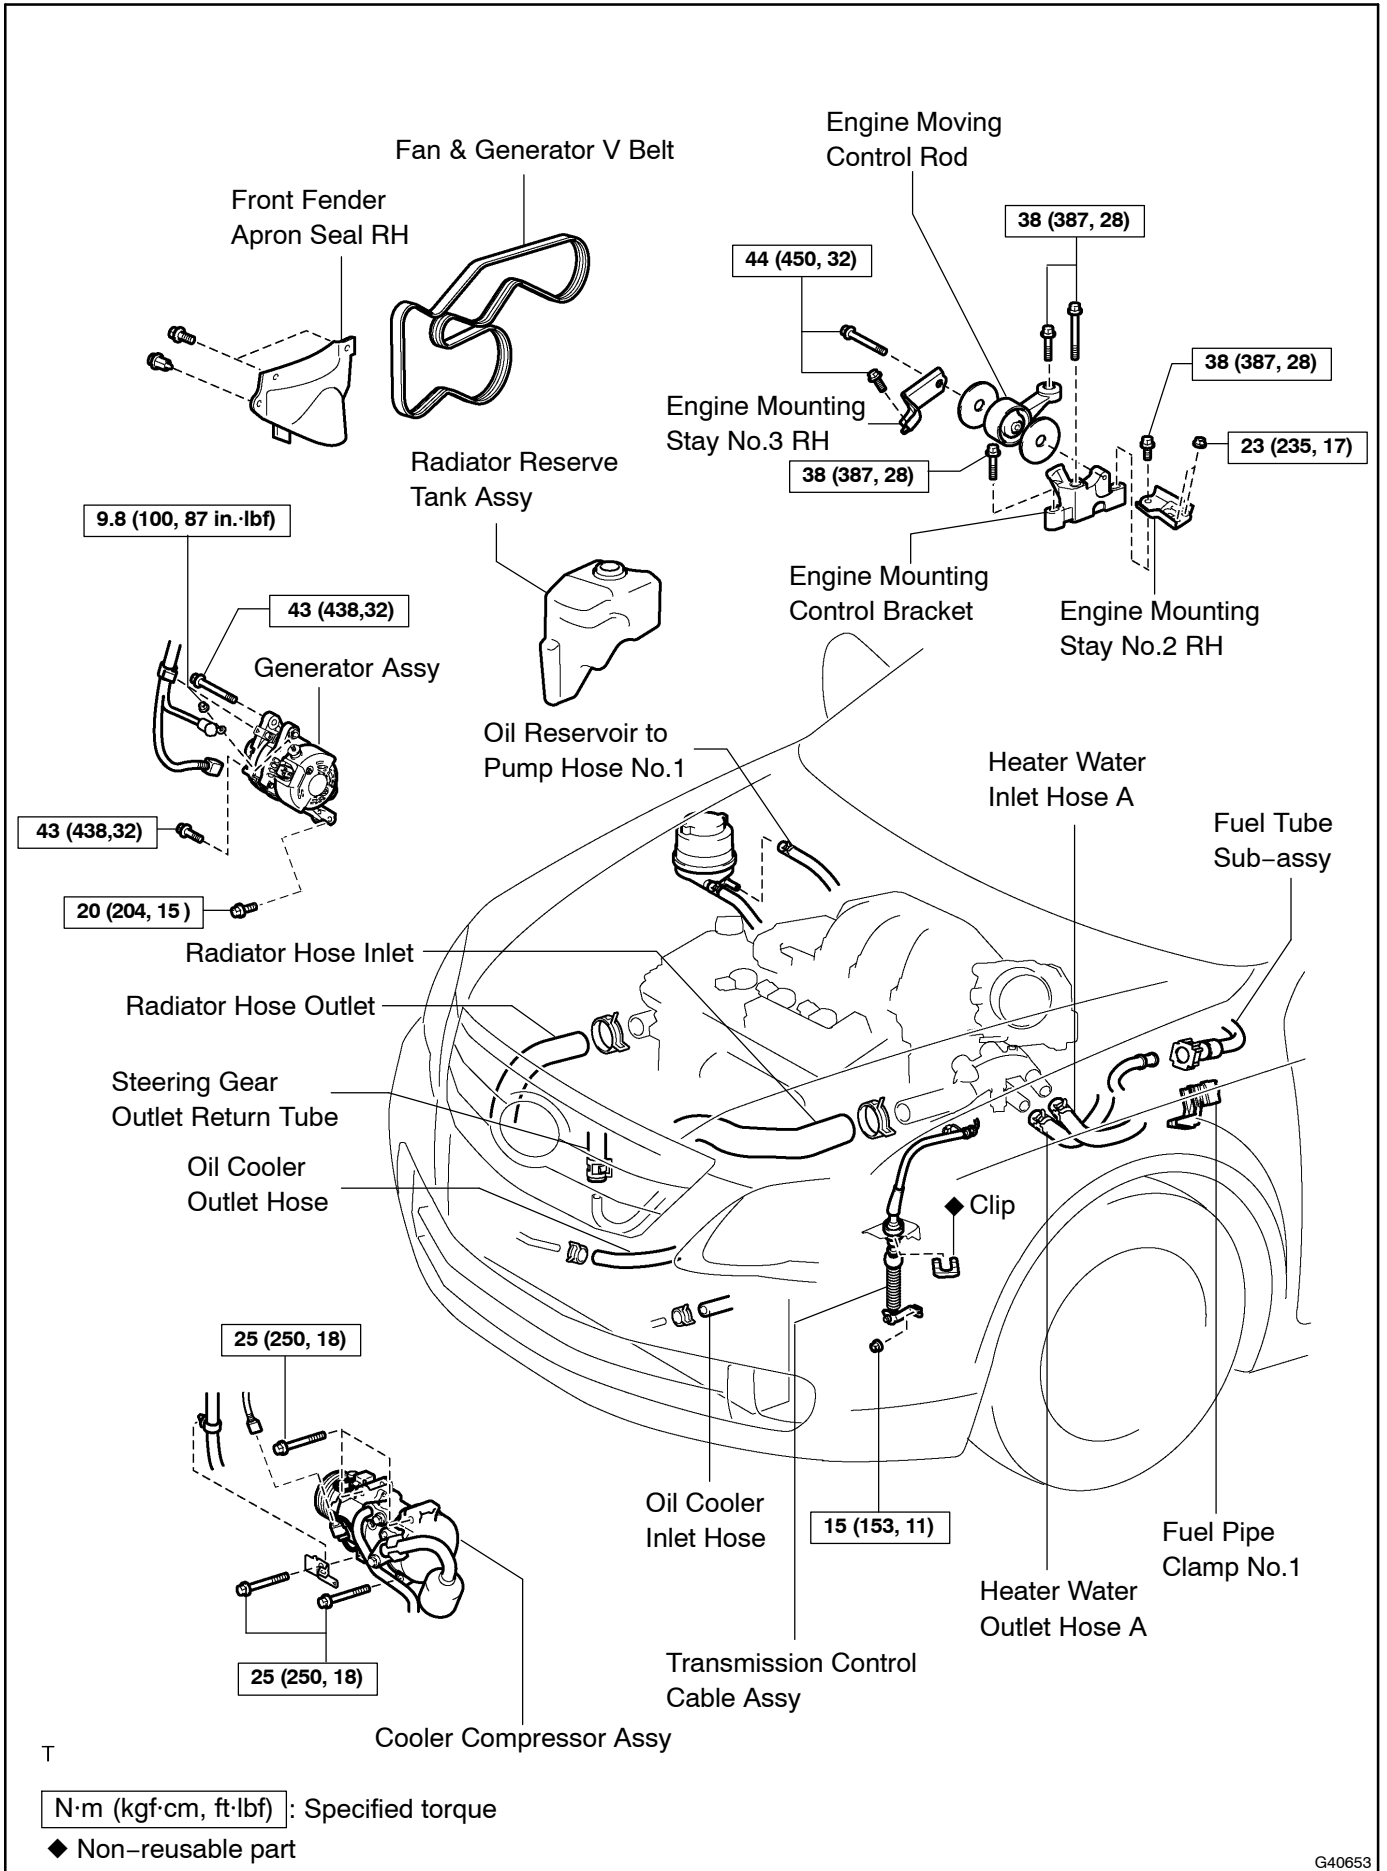

PARTIAL ENGINE ASSY (2GR-FE) COMPONENTS

1424S-03

G40652

G43013

G40654

G43014

G40660

T

G43042

G43043

G41440

G43139

G43138

G43044