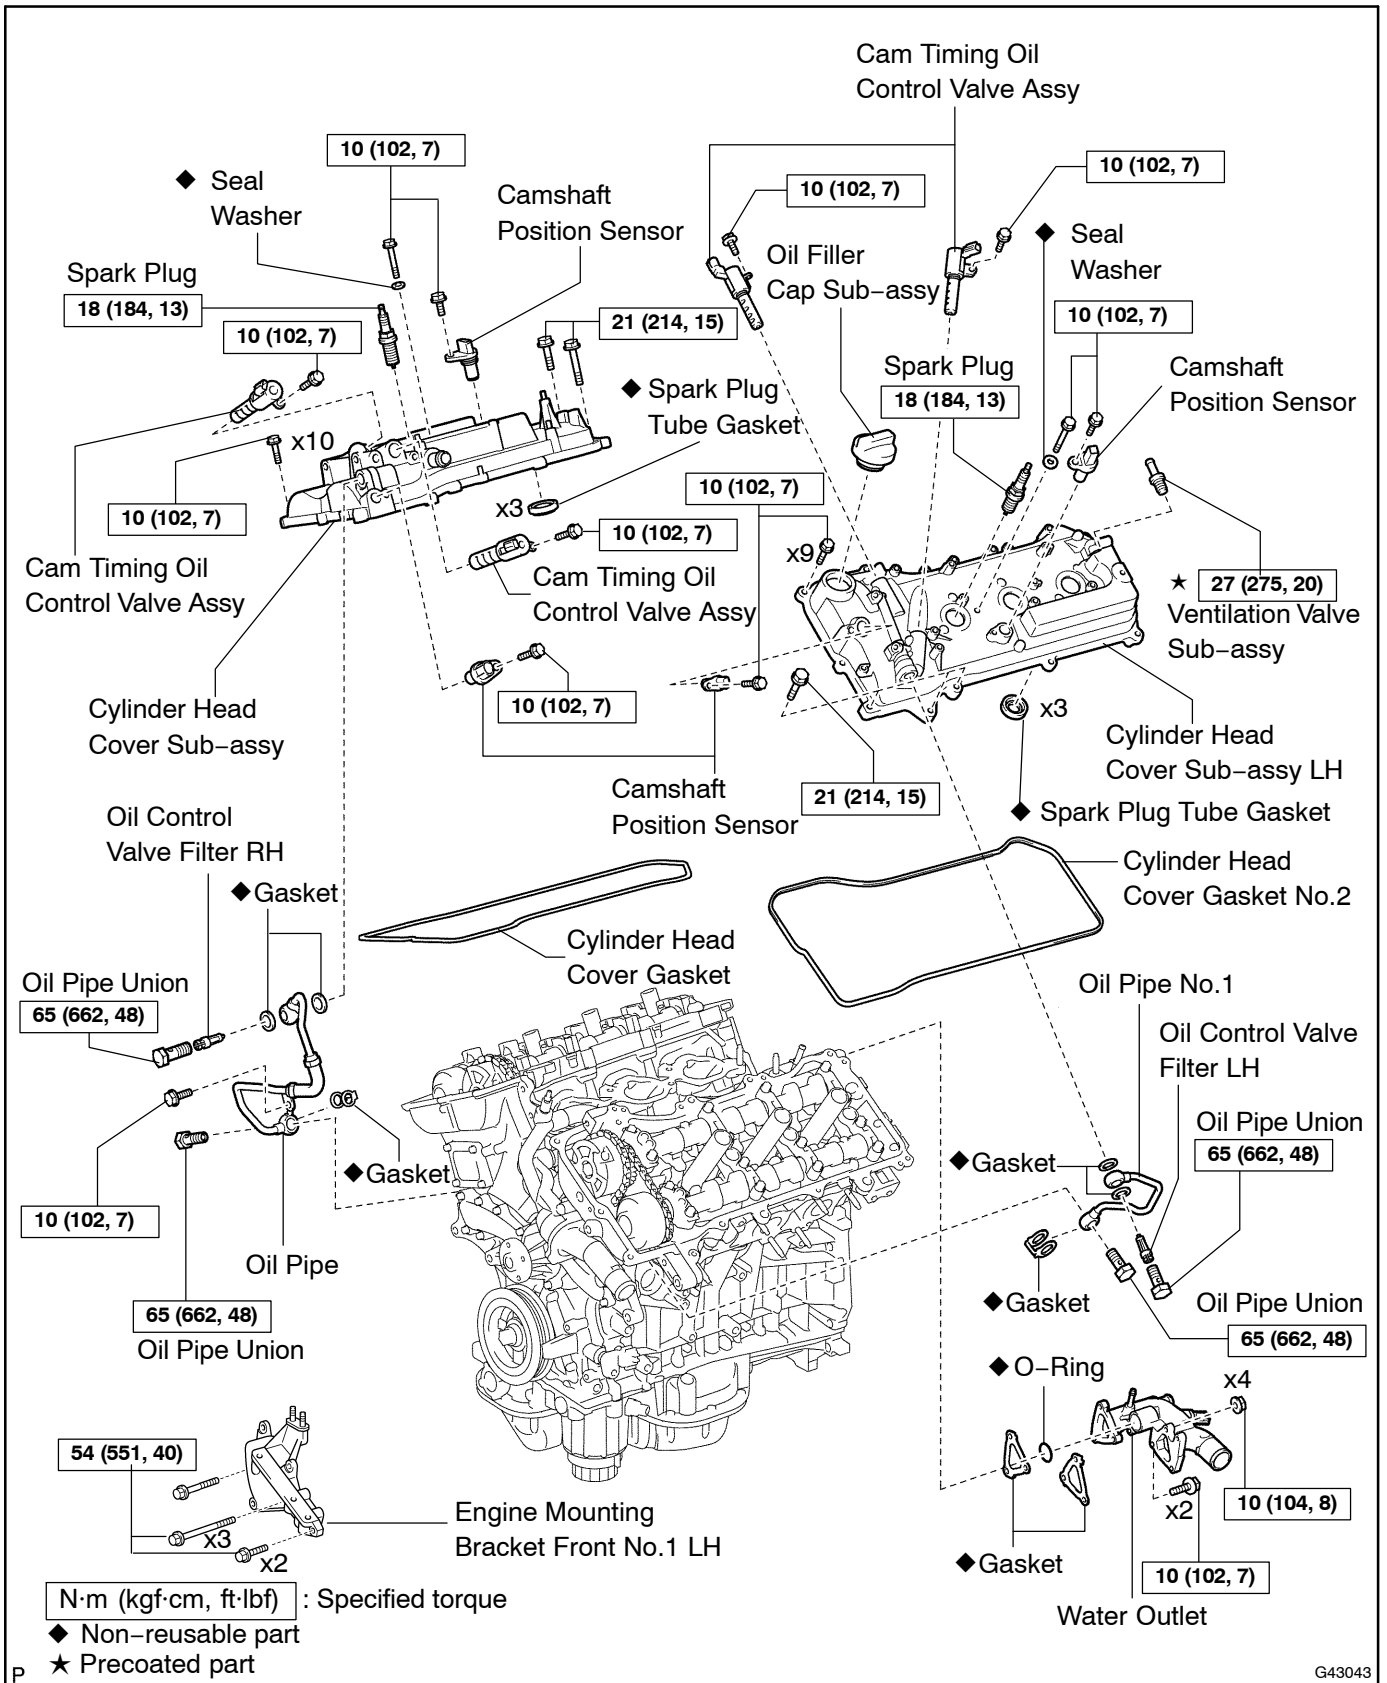

PARTIAL ENGINE ASSY (2GR-FE) COMPONENTS

1424S-03

G40652

G43013

G40654

G43014

G40660

T

G43042

G43043

G41440

G43139

G43138

G43044