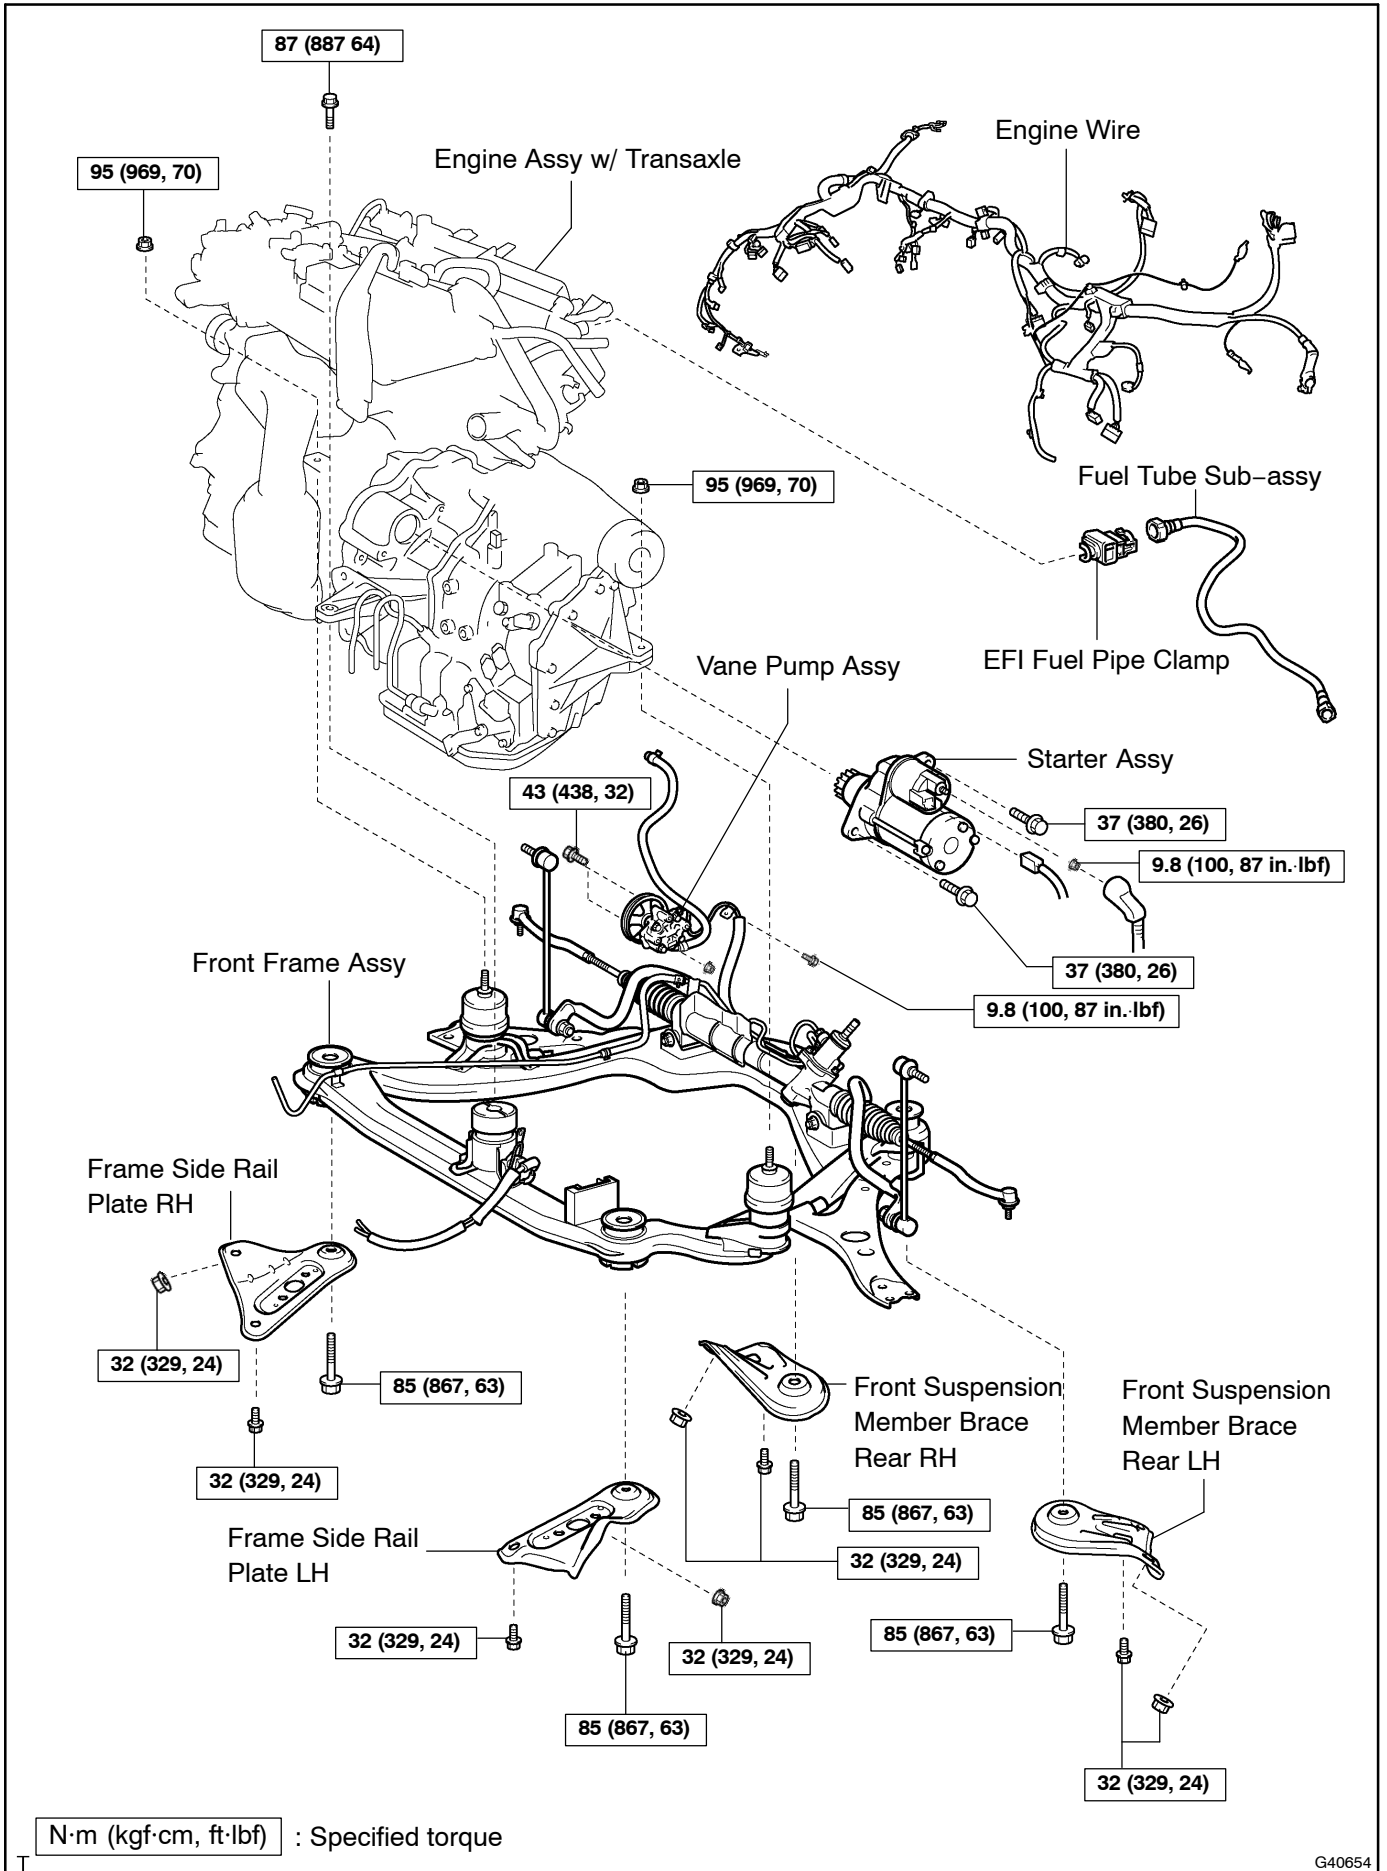

PARTIAL ENGINE ASSY (2GR-FE) COMPONENTS

1424S-03

G40652

G43013

G40654

G43014

G40660

T

G43042

G43043

G41440

G43139

G43138

G43044