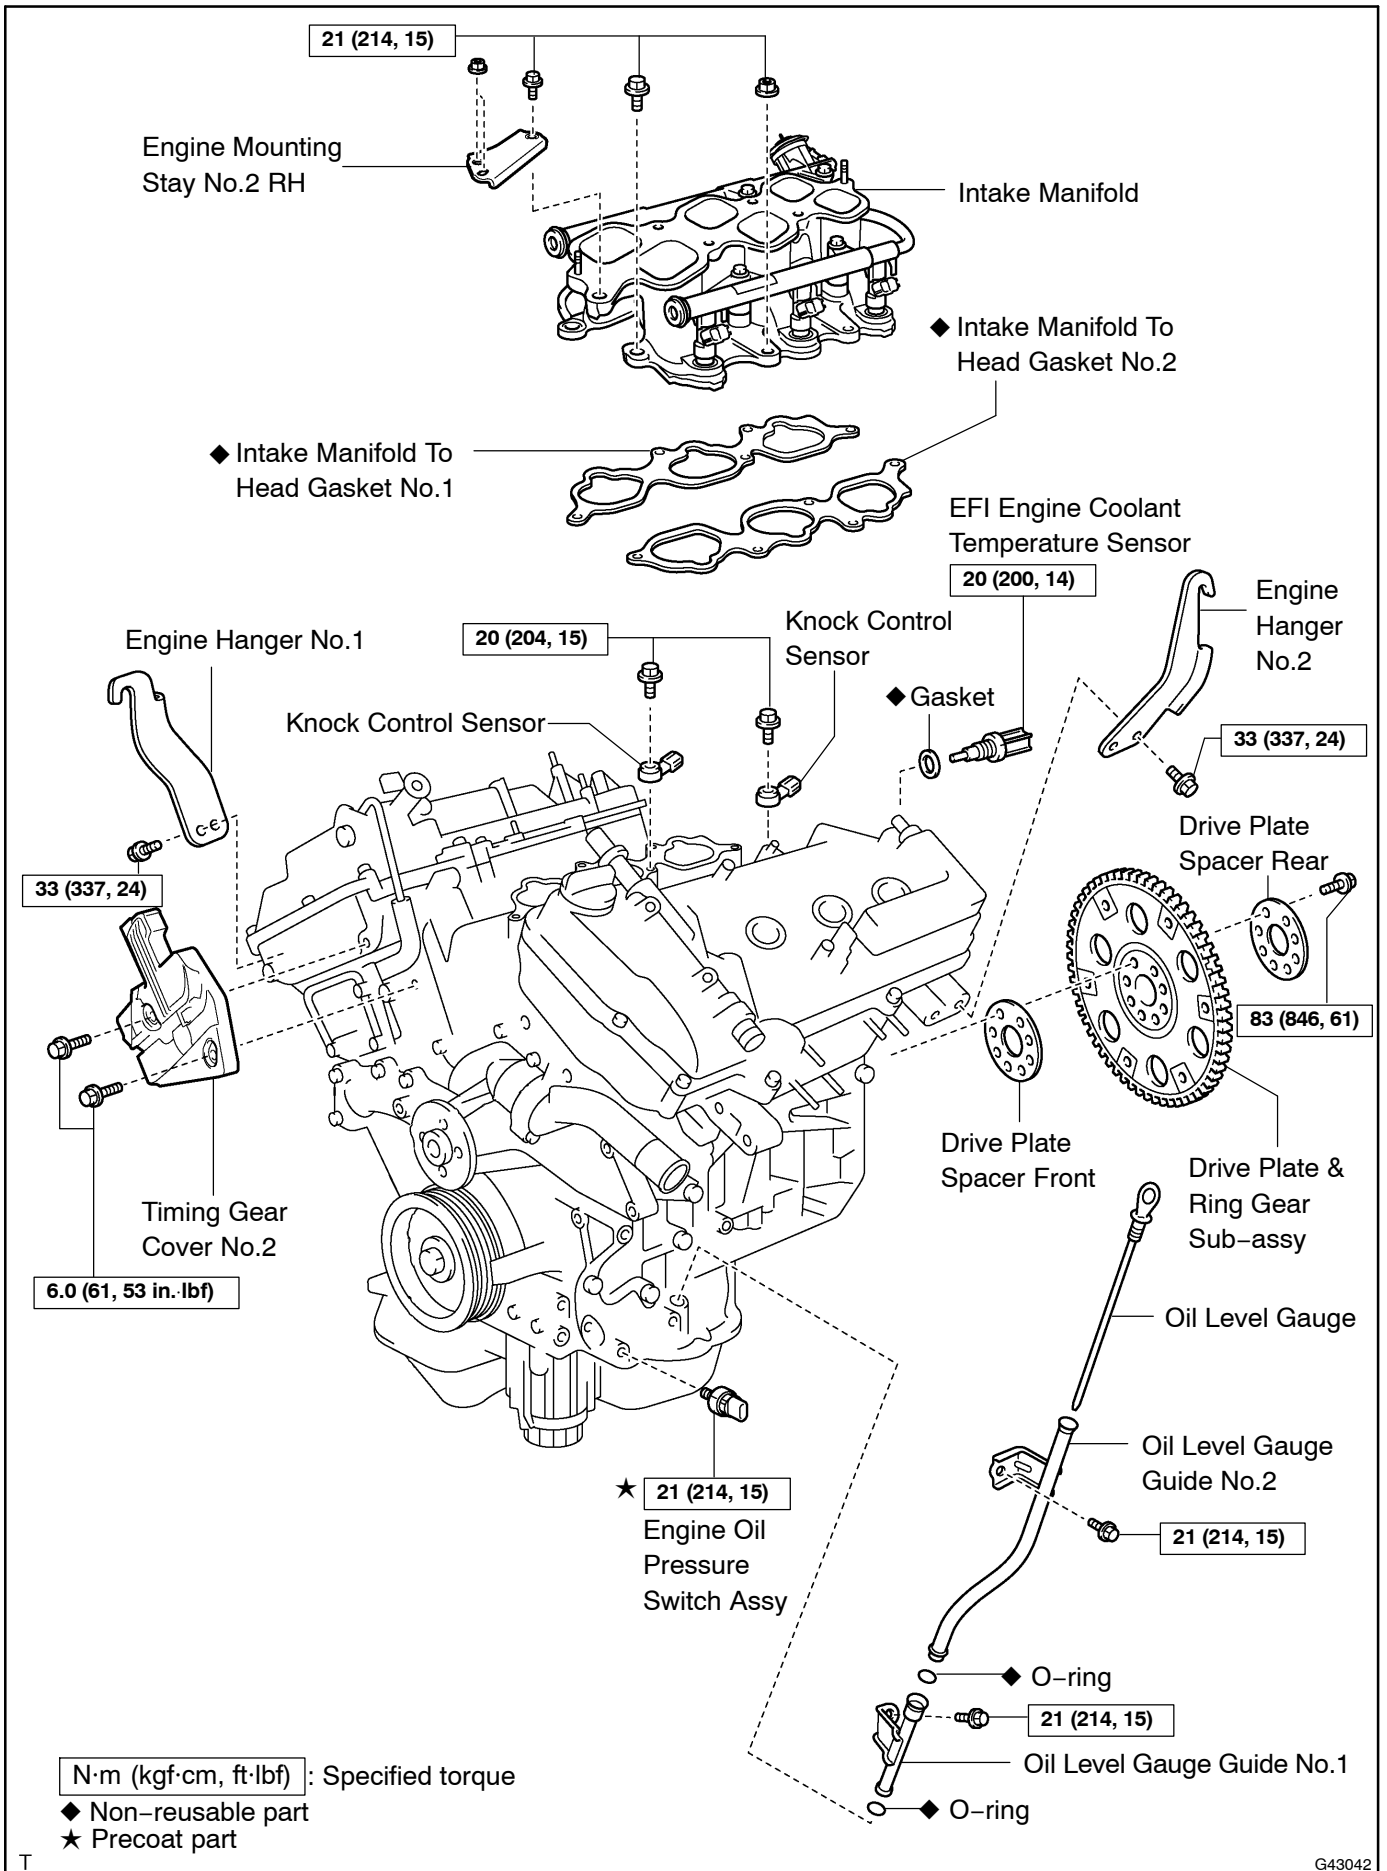

PARTIAL ENGINE ASSY (2GR-FE) COMPONENTS

1424S-03

G40652

G43013

G40654

G43014

G40660

T

G43042

G43043

G41440

G43139

G43138

G43044