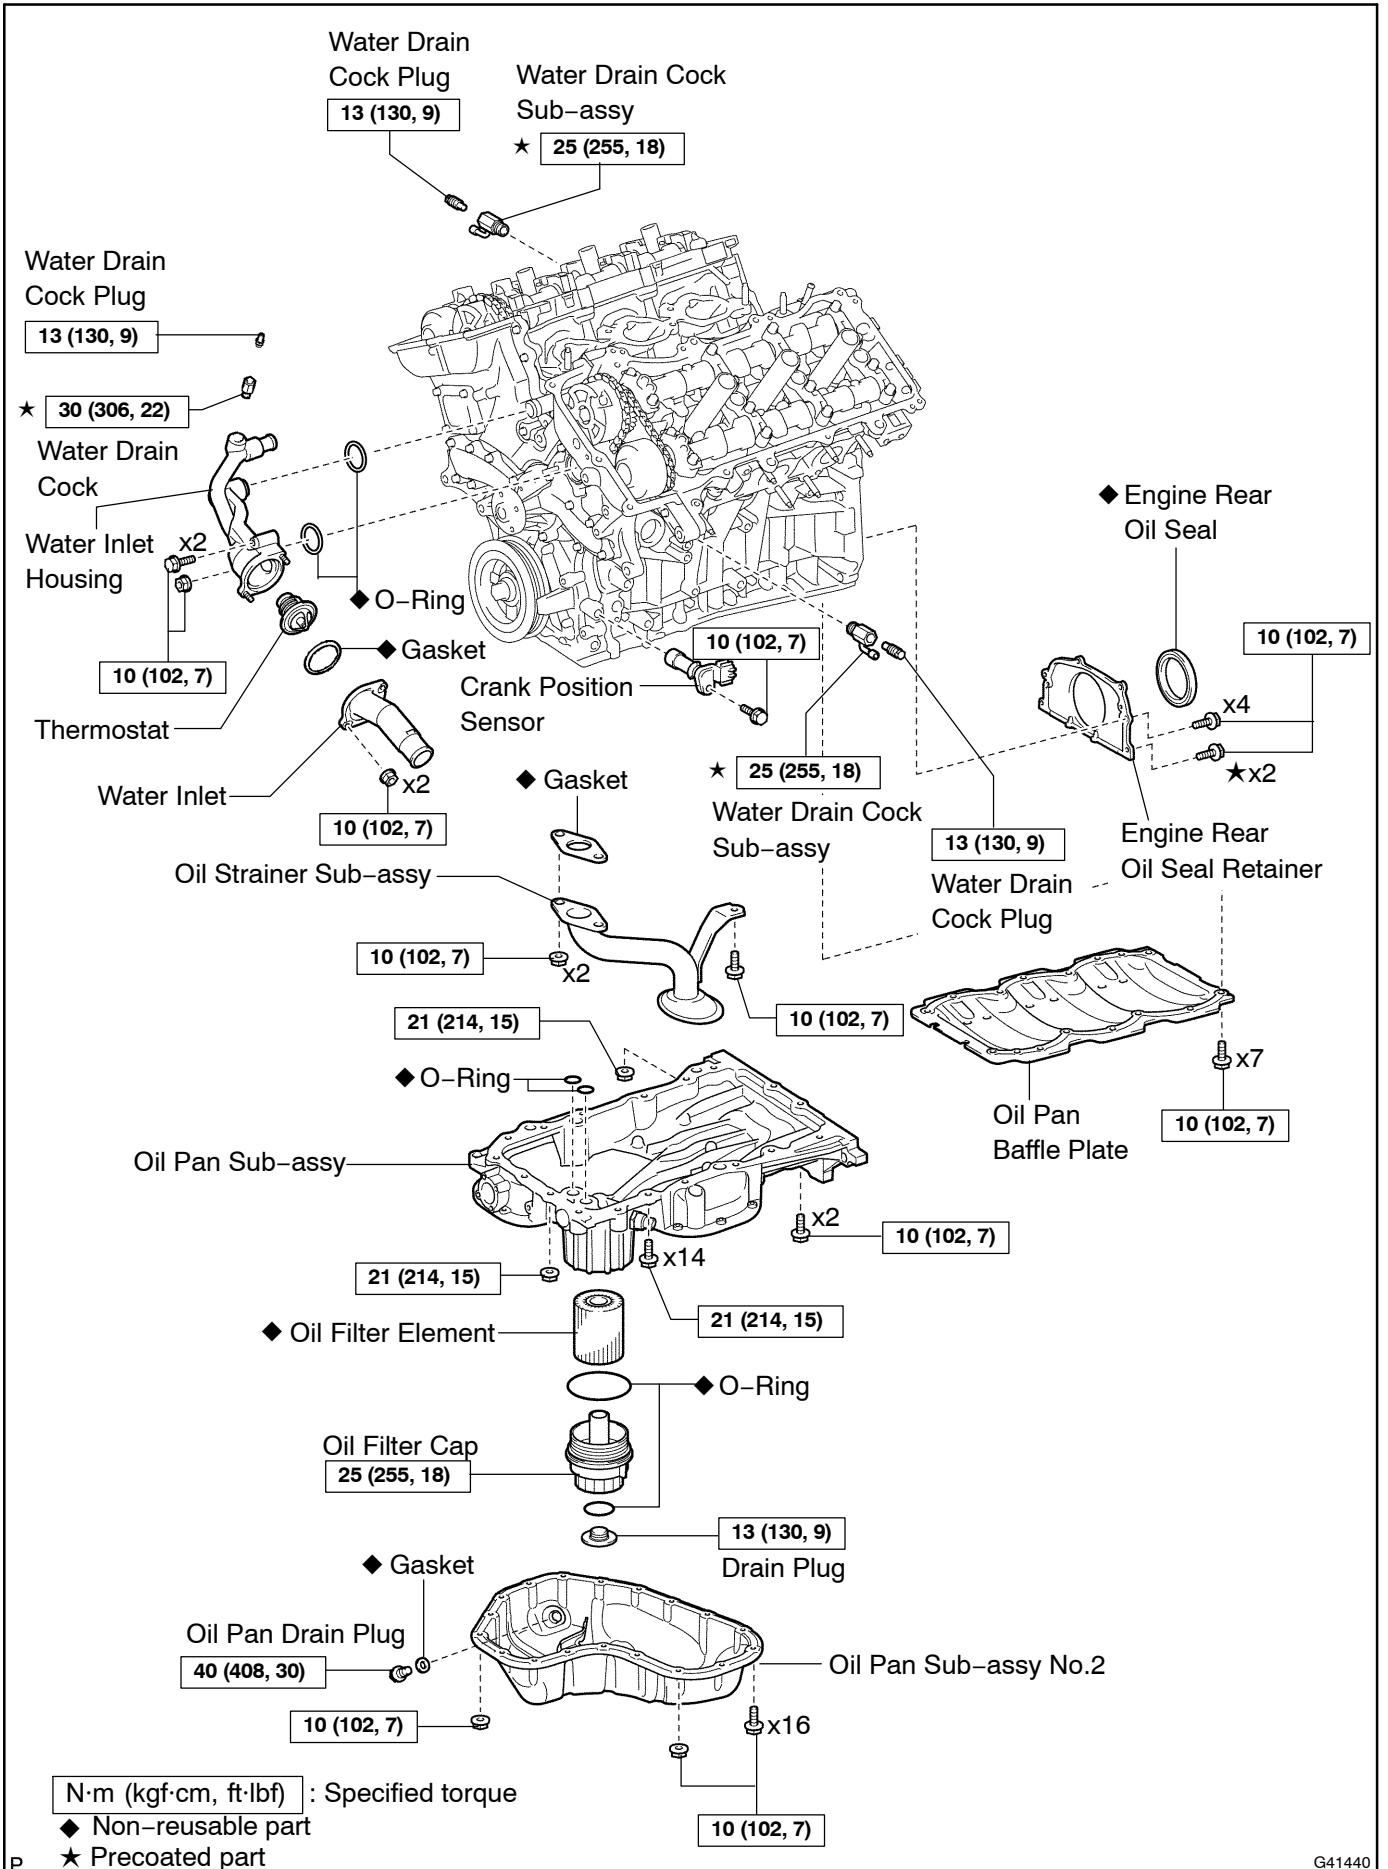

PARTIAL ENGINE ASSY (2GR-FE) COMPONENTS

1424S-03

G40652

G43013

G40654

G43014

G40660

T

G43042

G43043

G41440

G43139

G43138

G43044