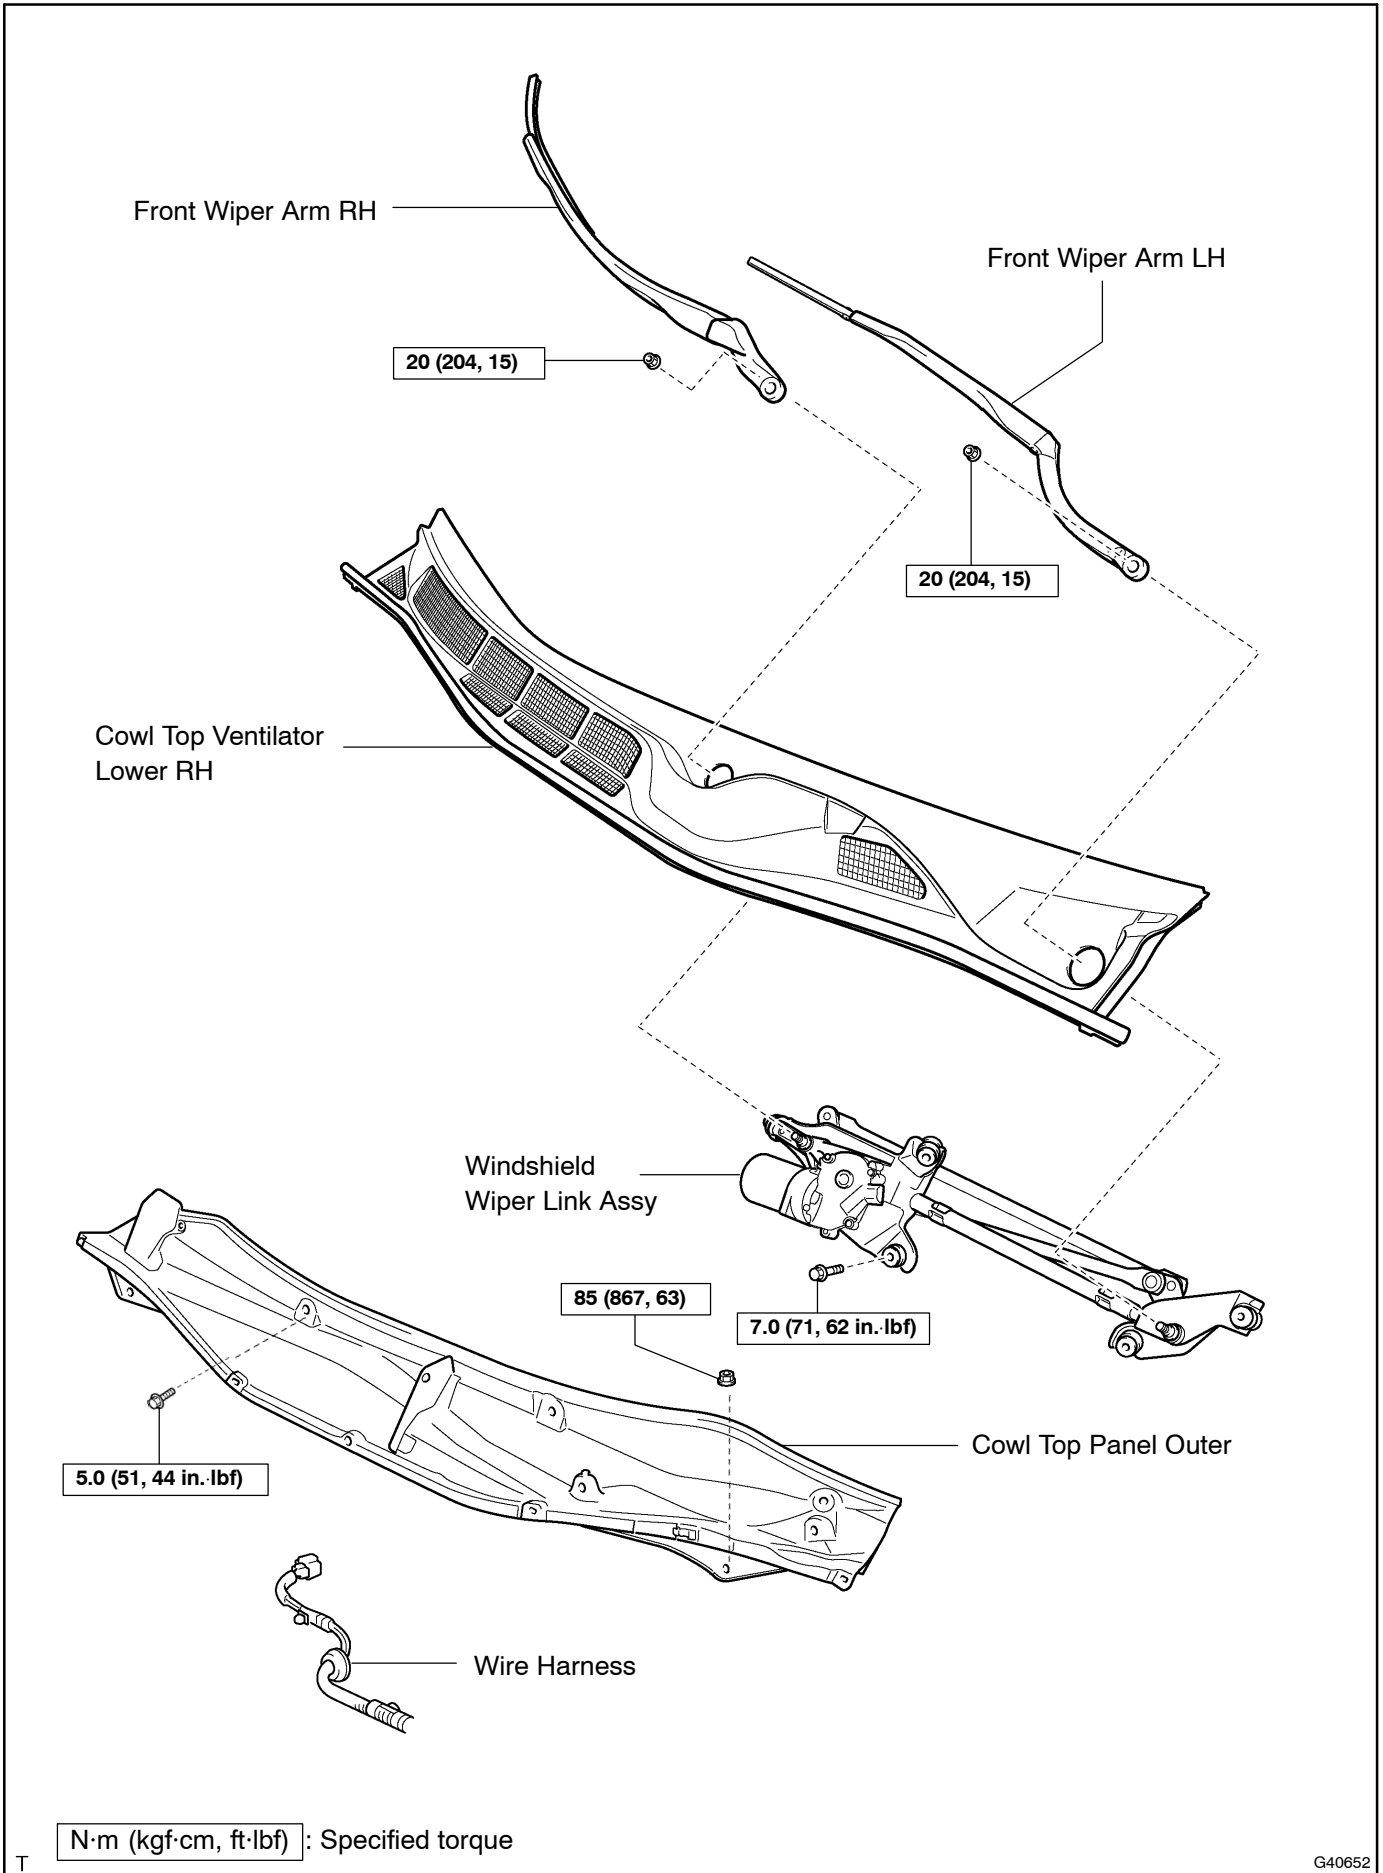

PARTIAL ENGINE ASSY (2GR-FE) COMPONENTS

1424S-03

G40652

G43013

G40654

G43014

G40660

T

G43042

G43043

G41440

G43139

G43138

G43044