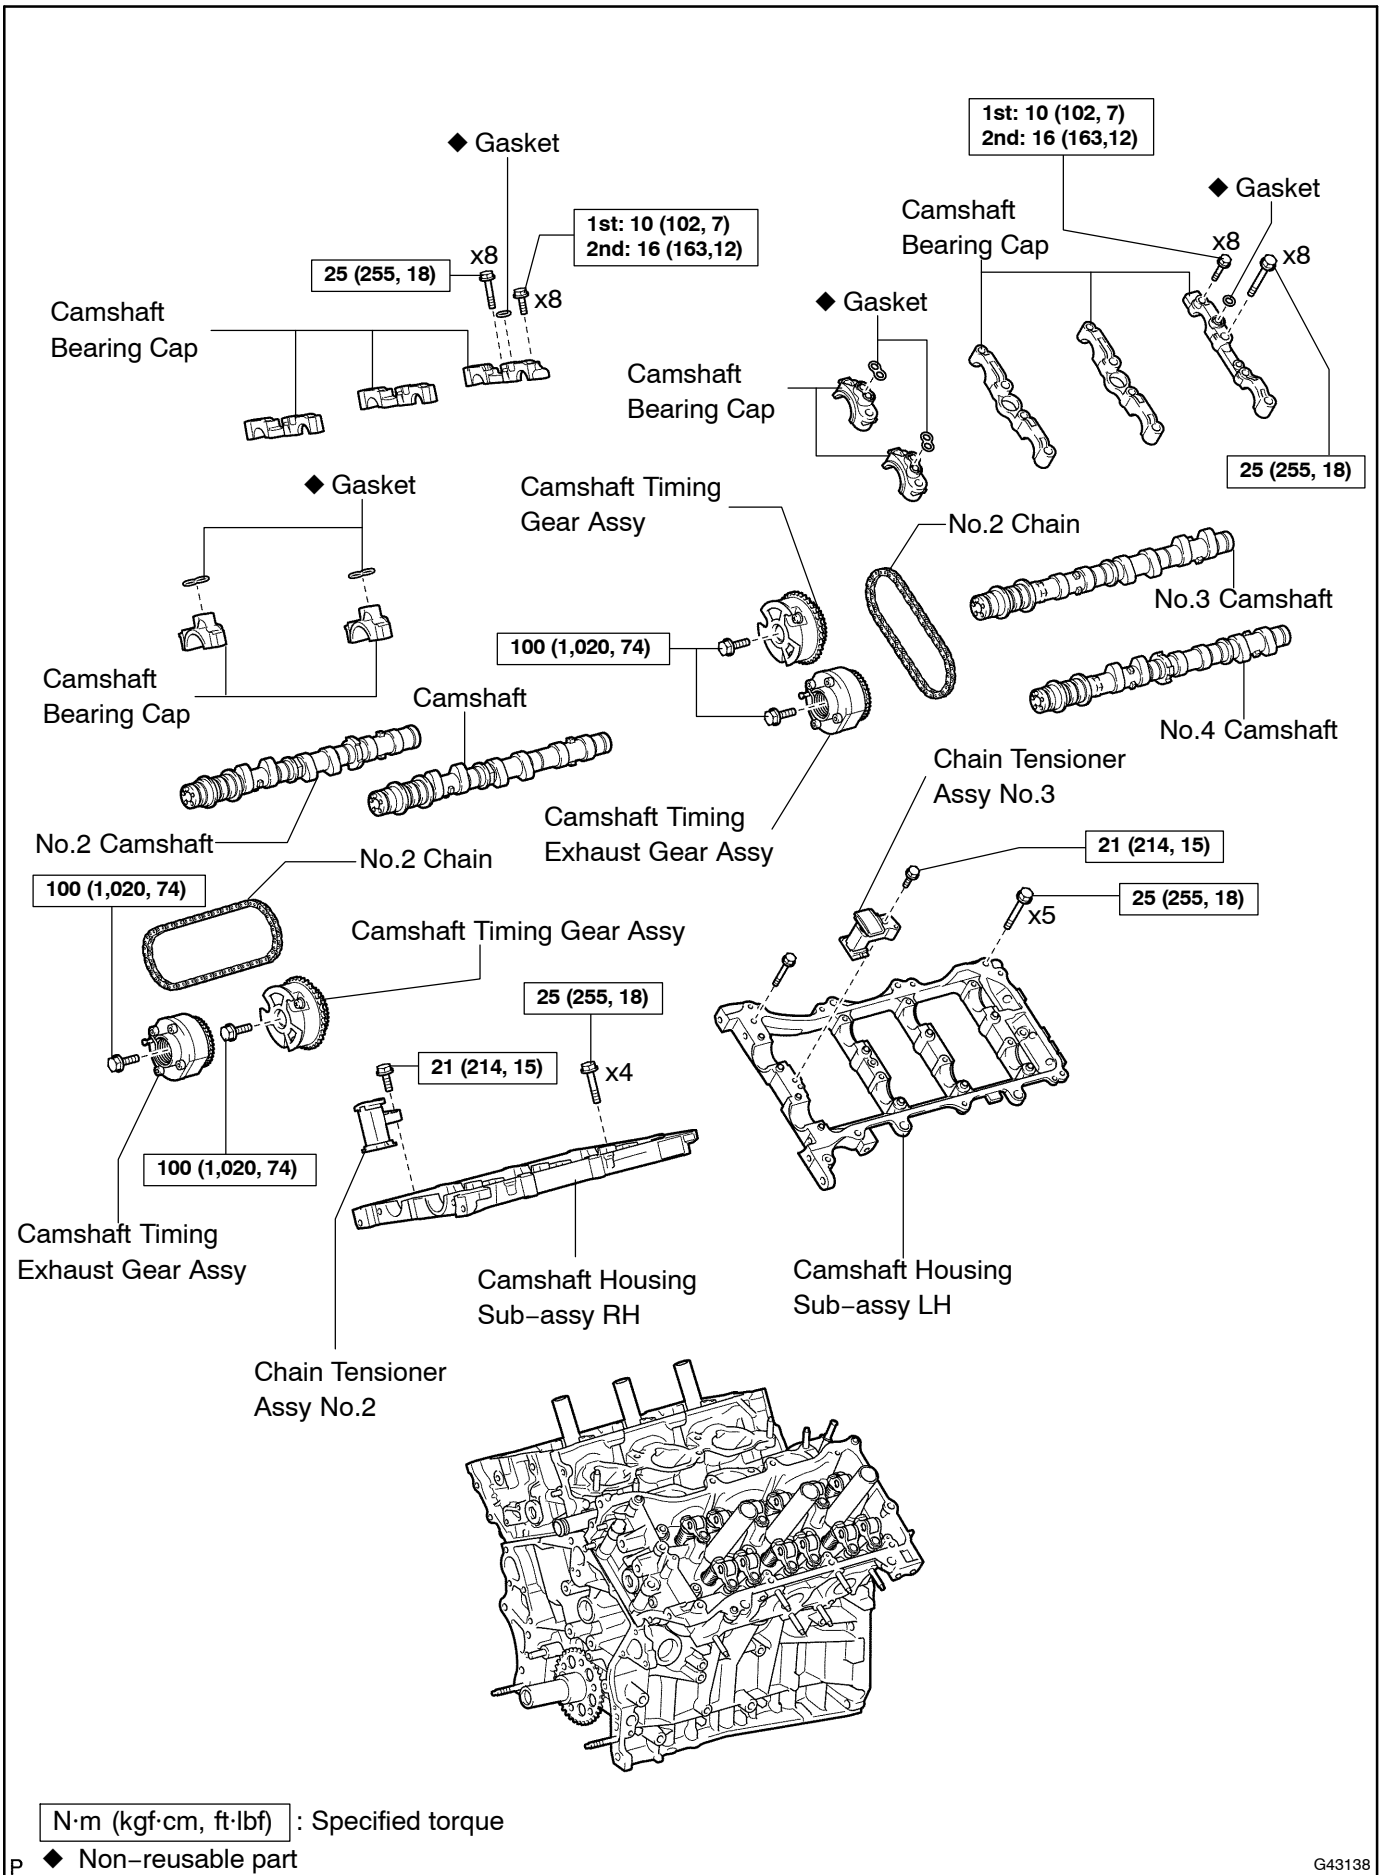

PARTIAL ENGINE ASSY (2GR-FE) COMPONENTS

1424S-03

G40652

G43013

G40654

G43014

G40660

T

G43042

G43043

G41440

G43139

G43138

G43044