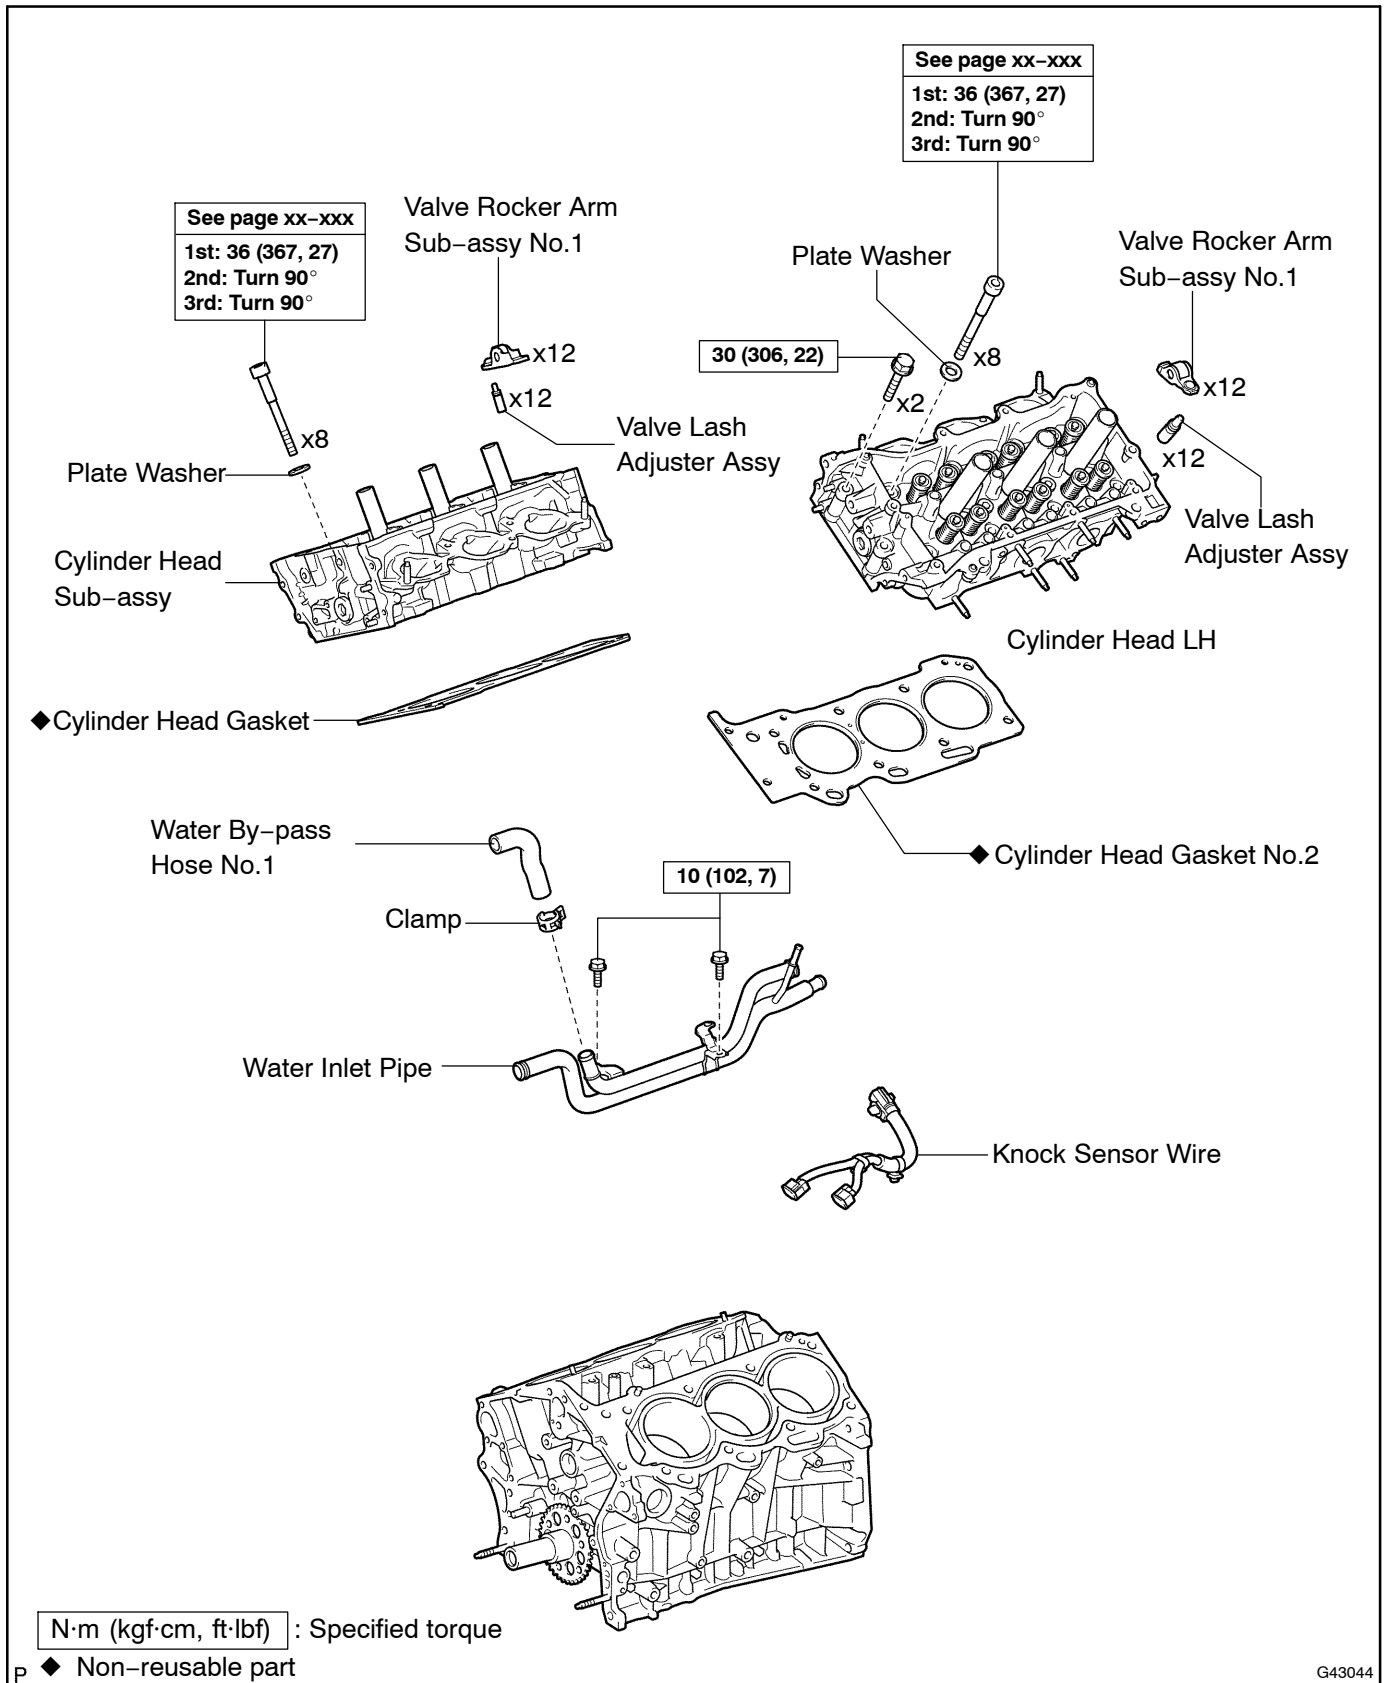

PARTIAL ENGINE ASSY (2GR-FE) COMPONENTS

1424S-03

G40652

G43013

G40654

G43014

G40660

T

G43042

G43043

G41440

G43139

G43138

G43044