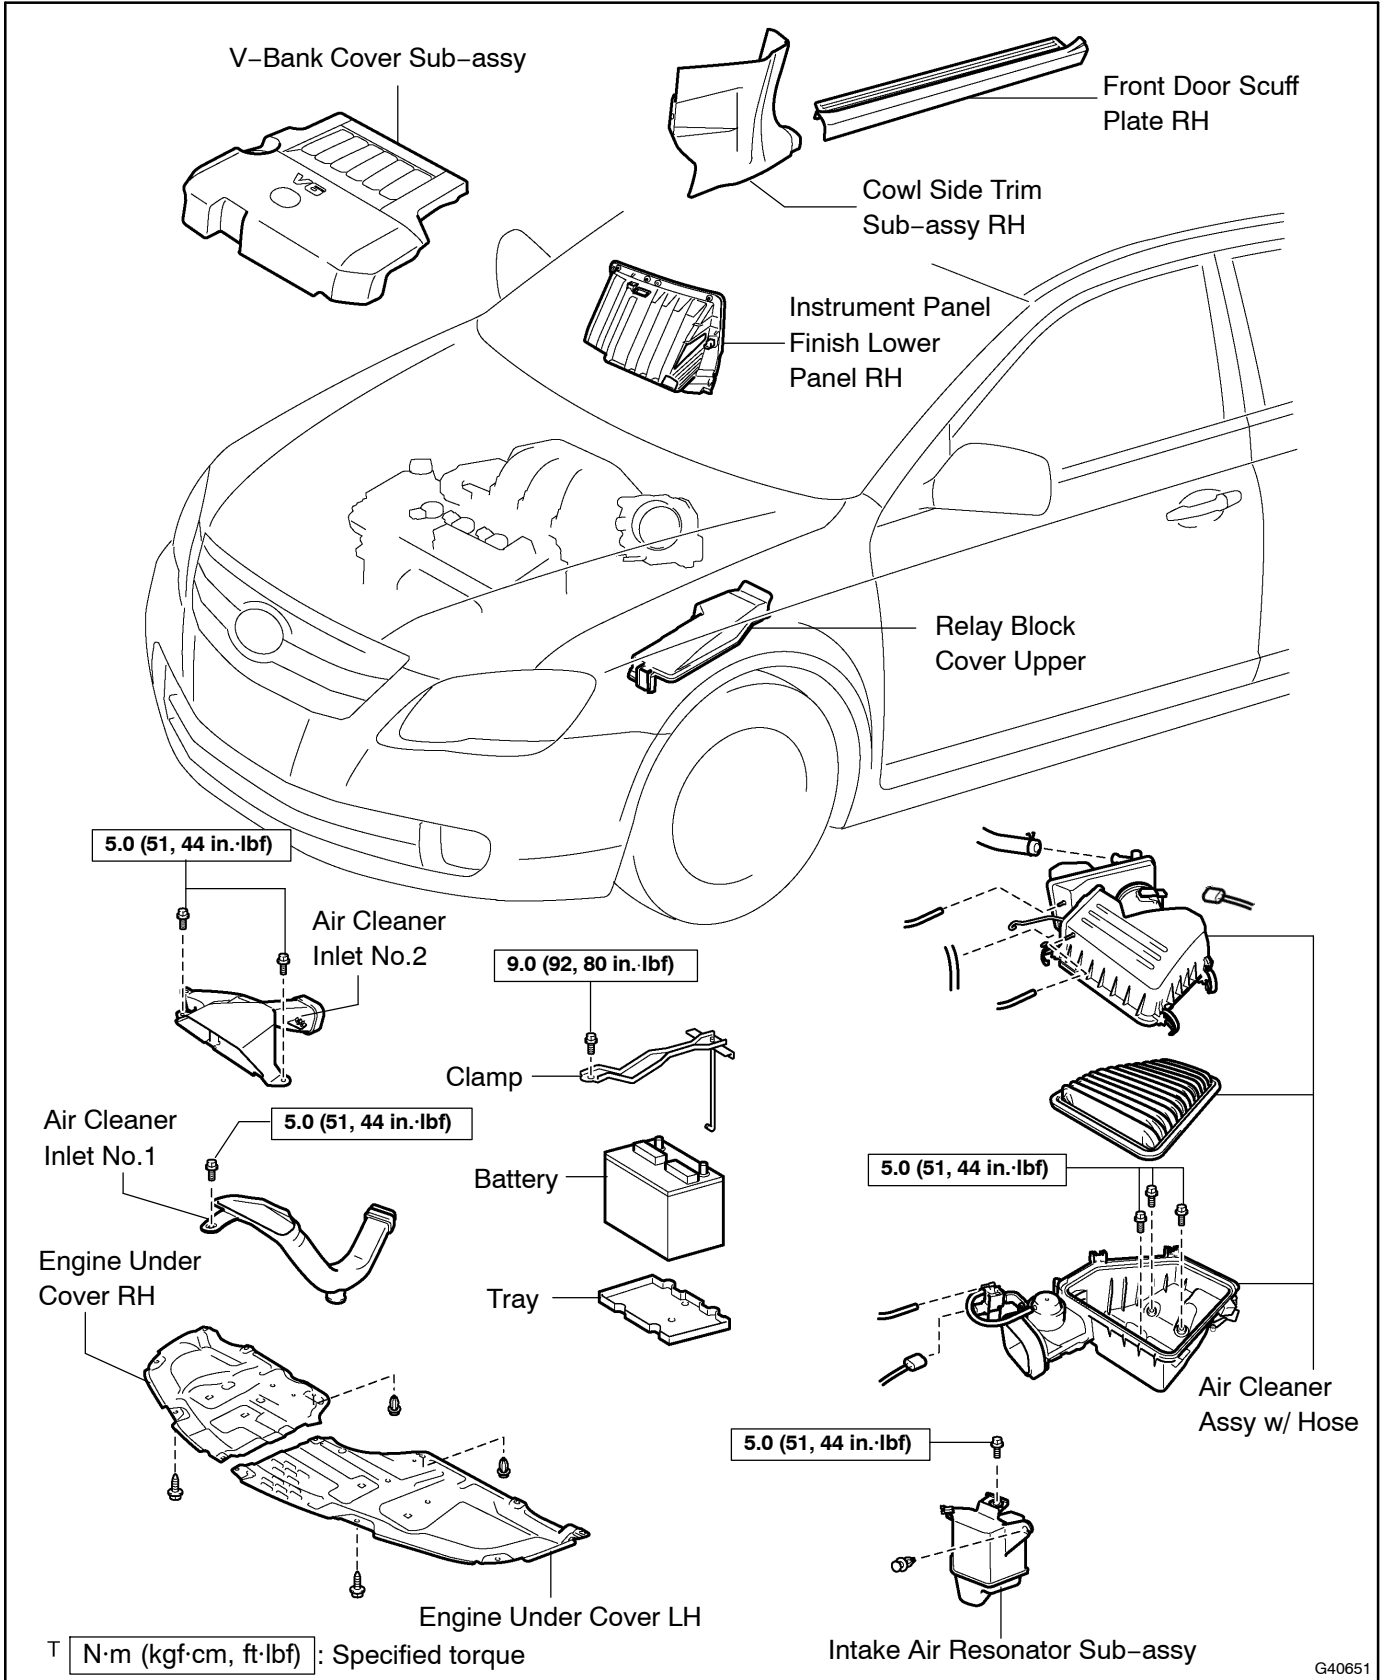

PARTIAL ENGINE ASSY (2GR-FE) COMPONENTS

1424S-03

G40652

G43013

G40654

G43014

G40660

T