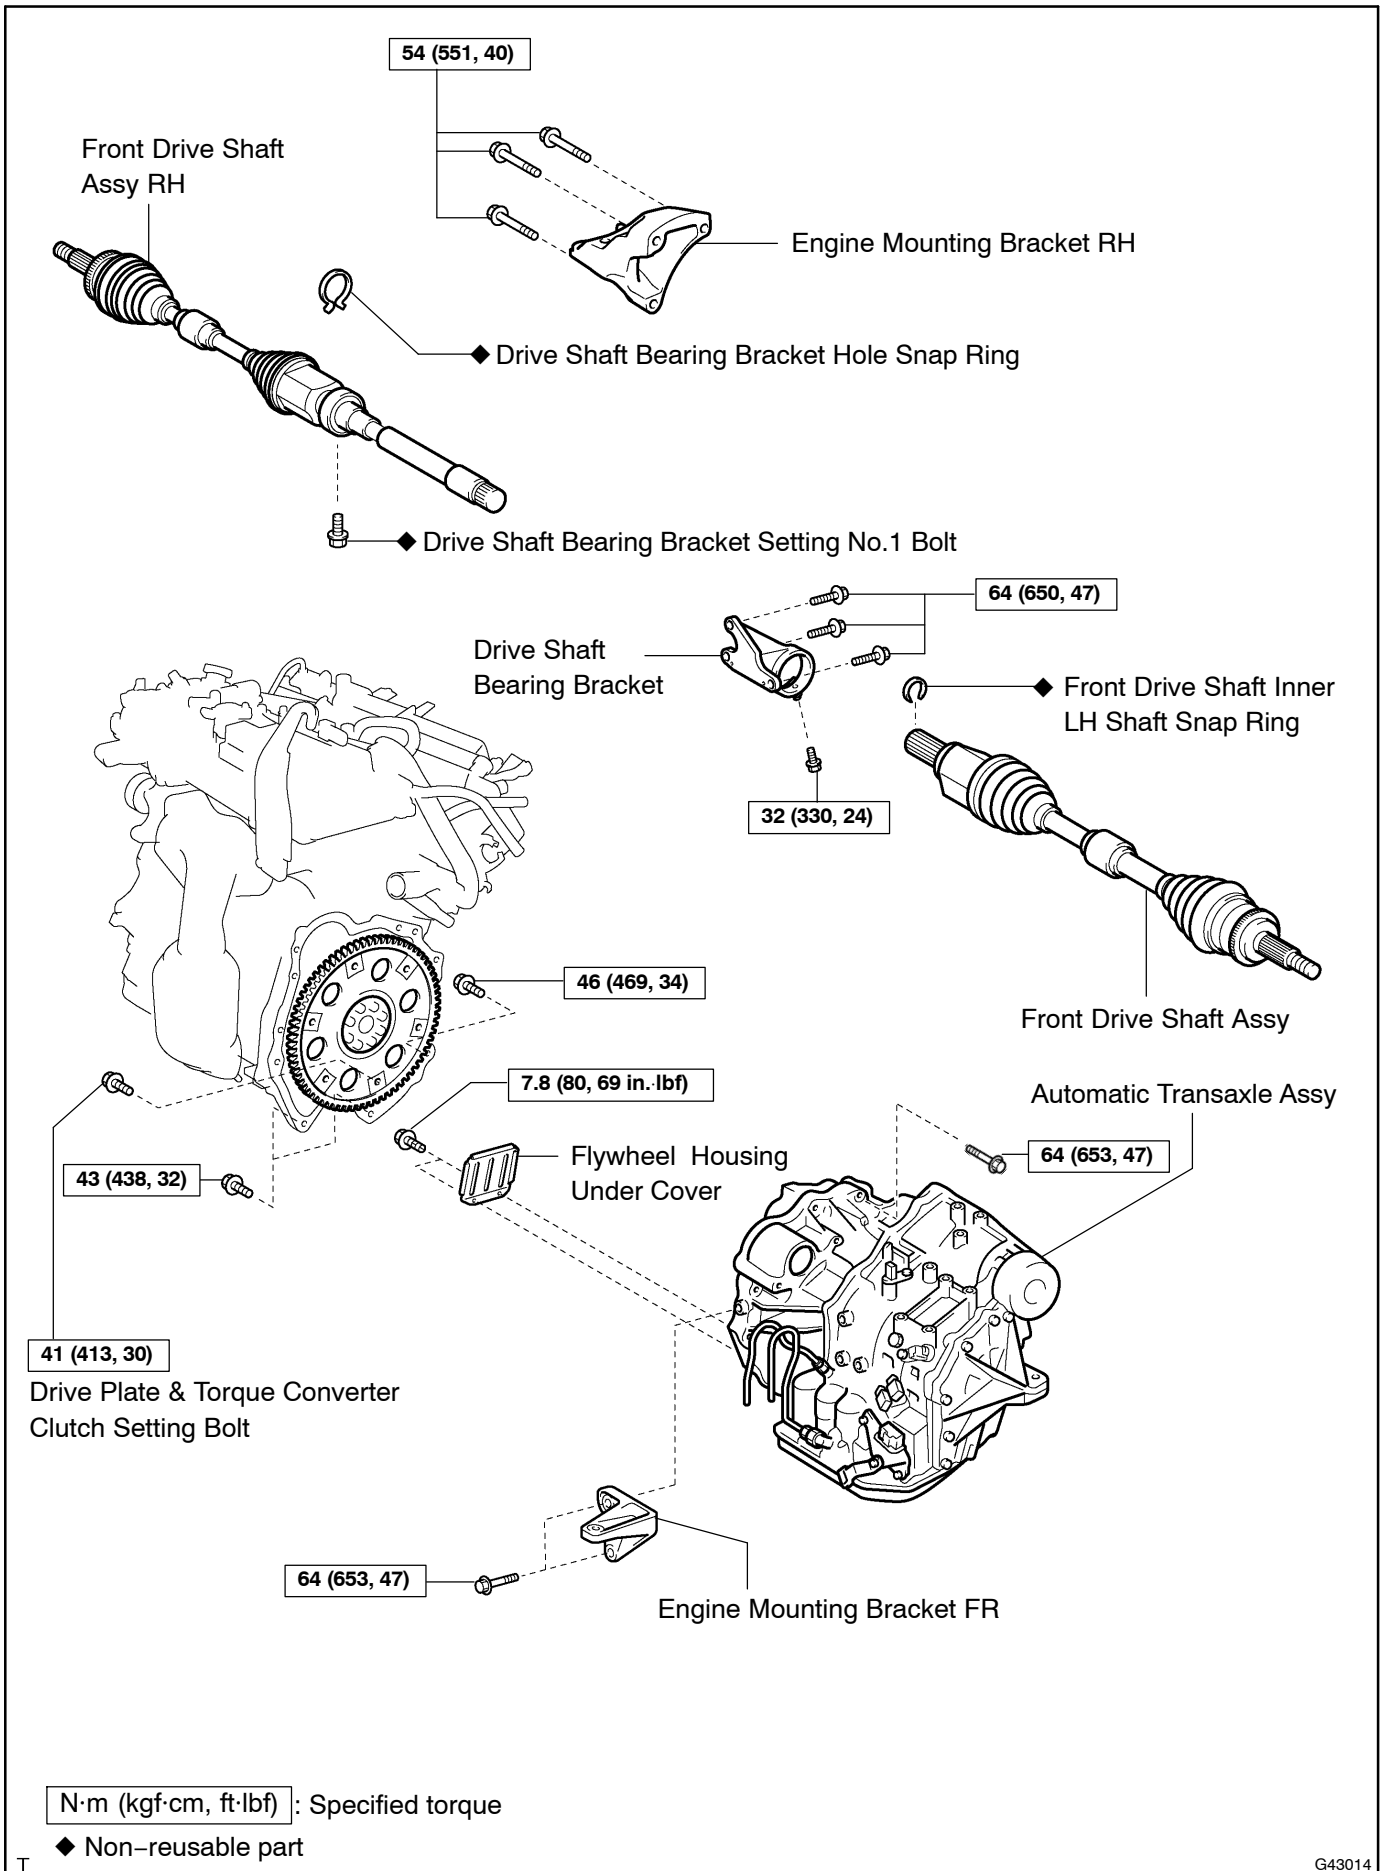

PARTIAL ENGINE ASSY (2GR-FE) COMPONENTS

1424S-03

G40652

G43013

G40654

G43014

G40660

T

G43042

G43043

G41440

G43139

G43138

G43044